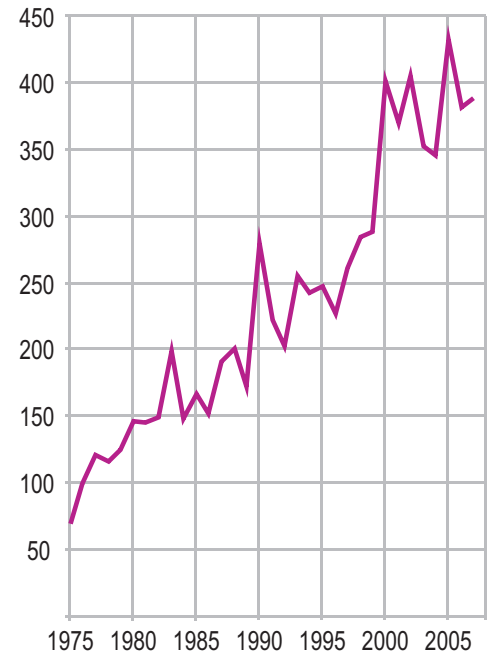

2007

disasters* in numbers

Top 10

Natural disasters by number of deaths - 2007

| | | |
|----------------------------|------------------|-------|
| Cyclone Sidr, November | Bangladesh | 4 234 |
| Flood, July-August | Bangladesh | 1 110 |
| Flood, July - September | India | 1 103 |
| Flood, August | Korea, Dem P Rep | 610 |
| Flood, June-July | China, P Rep | 535 |
| Earthquake, August | Peru | 519 |
| Heat Wave, July | Hungary | 500 |
| Cyclone Yemyin, June | Pakistan | 242 |
| Flood and landslides, June | Pakistan | 230 |
| Flood, July | India | 225 |

Number of reported natural disasters by country - 2007

| | |
|---|----|
| United States | 22 |
| China, P Rep | 20 |
| India | 18 |
| Philippines | 16 |
| Indonesia | 15 |
| Pakistan | 9 |
| Japan | 8 |
| Mexico, Haiti, Algeria, Afganistan | 7 |
| Bulgaria, Romania, Colombia | 6 |
| Mozambique, Brazil, Bangladesh, Dominican Rep, Viet Nam, Thailand | 5 |

Total killed and affected people of natural disasters per 100,000 inhabitants - 2007

| | |
|---------------|--------|
| Macedonia FRY | 49 057 |
| Swaziland | 36 052 |
| Lesotho | 23 657 |
| Zimbabwe | 15 784 |
| Bangladesh | 14 456 |
| Zambia | 12 764 |
| Dominica | 11 177 |
| China, P Rep | 9 040 |
| Belize | 6 952 |
| Djibouti | 5 132 |

Time trend of reported natural disasters⁽¹⁾, 1975-2007

Annual reported economic damages from natural disasters: 1975-2007

*: Epidemics and Insect Infestations not included

Comparing present to past

Human impact by disaster types