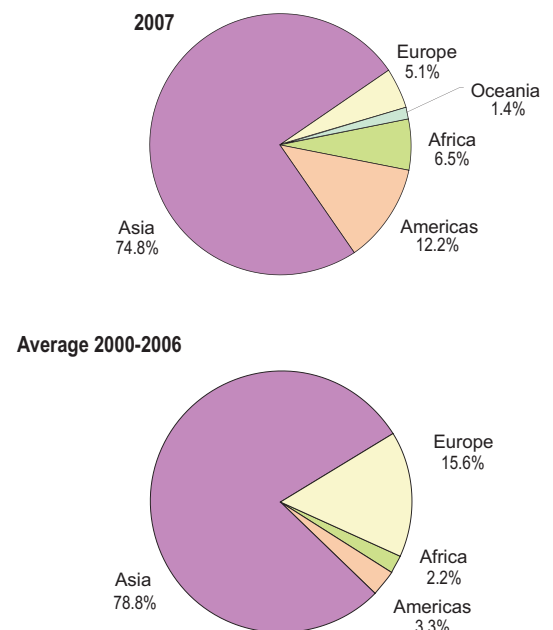

Percentage of people killed by natural disasters by region

International Strategy for Disaster Reduction (UN/ISDR)
Tel: +41 22 9178908/8907
isdr@un.org
www.unisdr.org

Centre for Research on the Epidemiology of Disasters (CRED), Department of Public Health
Université catholique de Louvain, Belgium
Tel. +32-2-764-3327
contact@emdat.be
www.cred.be

Source of data: EM-DAT: The OFDA/CRED International Disaster Database
www.emdat.be
Université catholique de Louvain
Brussels - Belgium