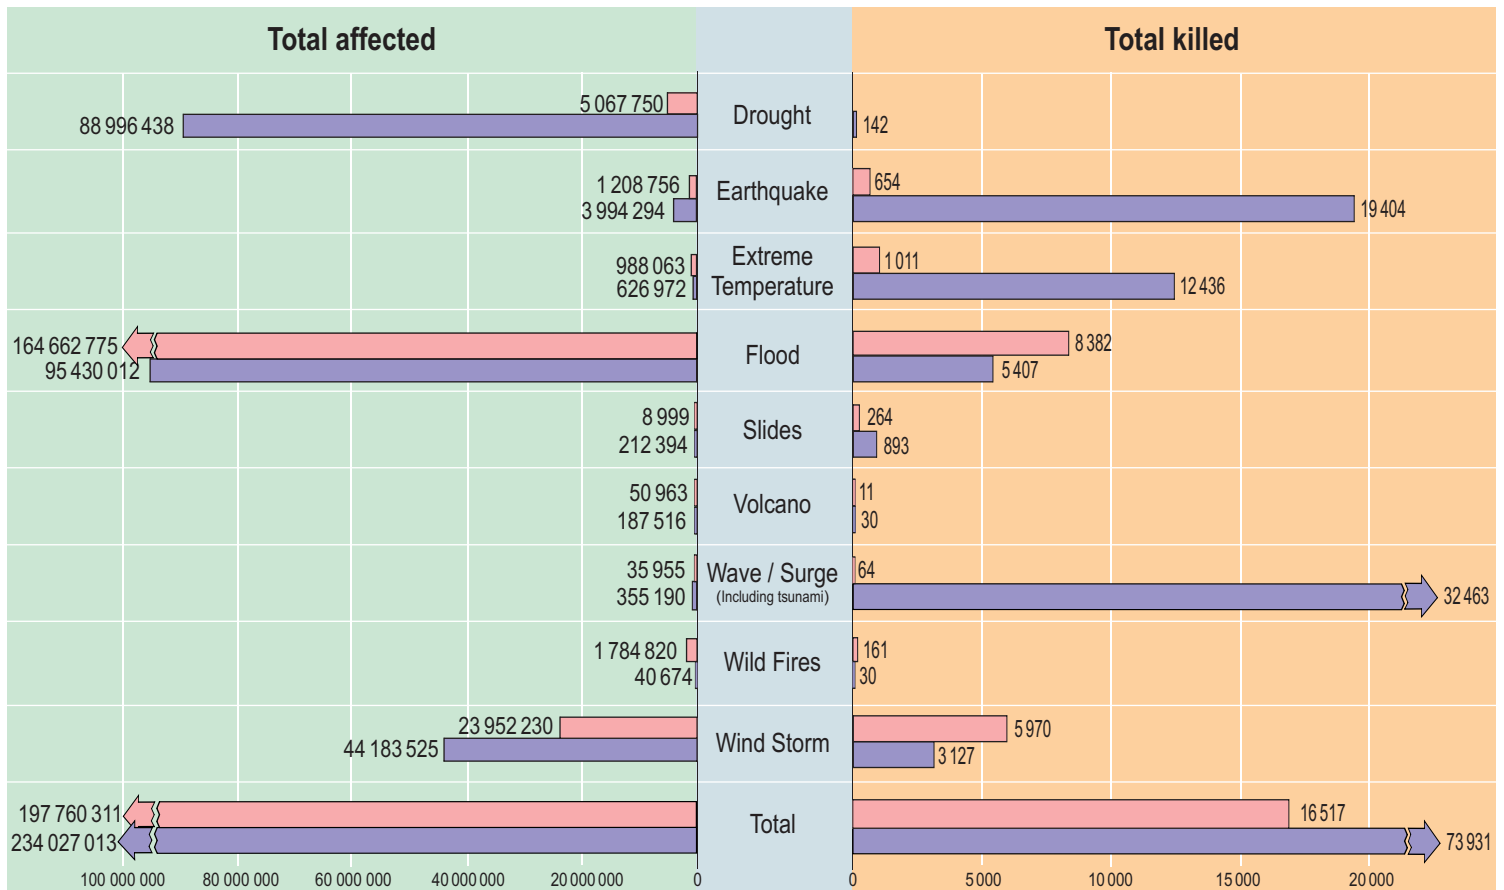

Comparing present to past

Human impact by disaster types

■ Average 2000-2006 ■ 2007