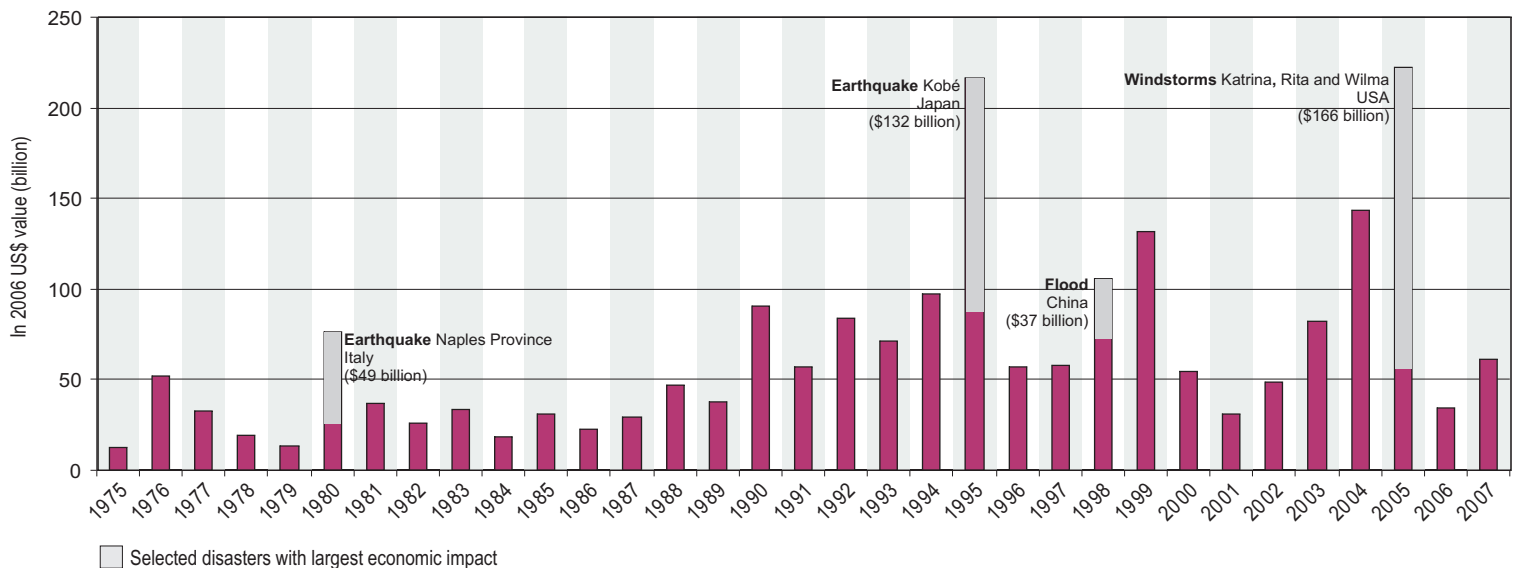

Annual reported economic damages from natural disasters: 1975-2007