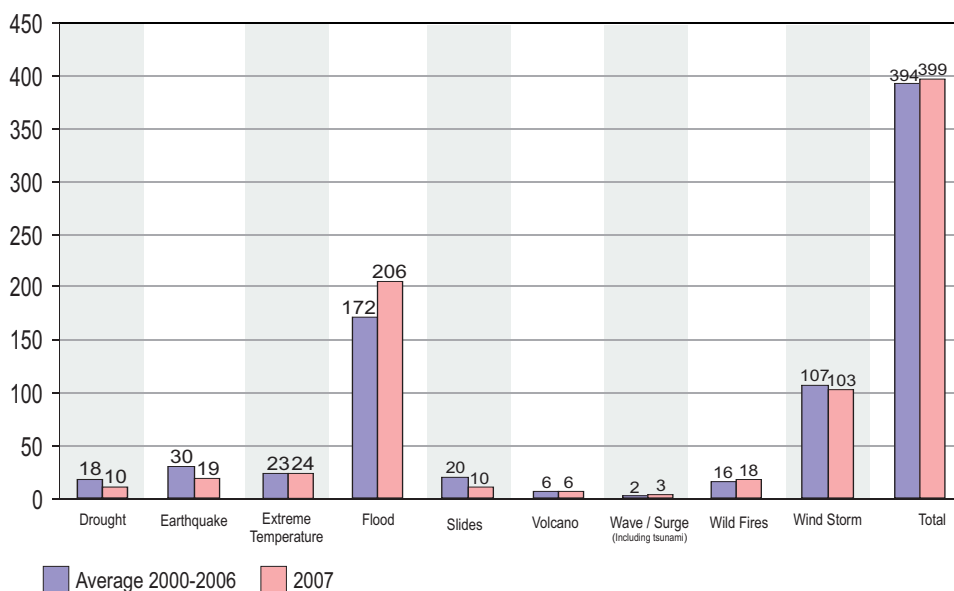

Natural disaster occurrence by disaster type